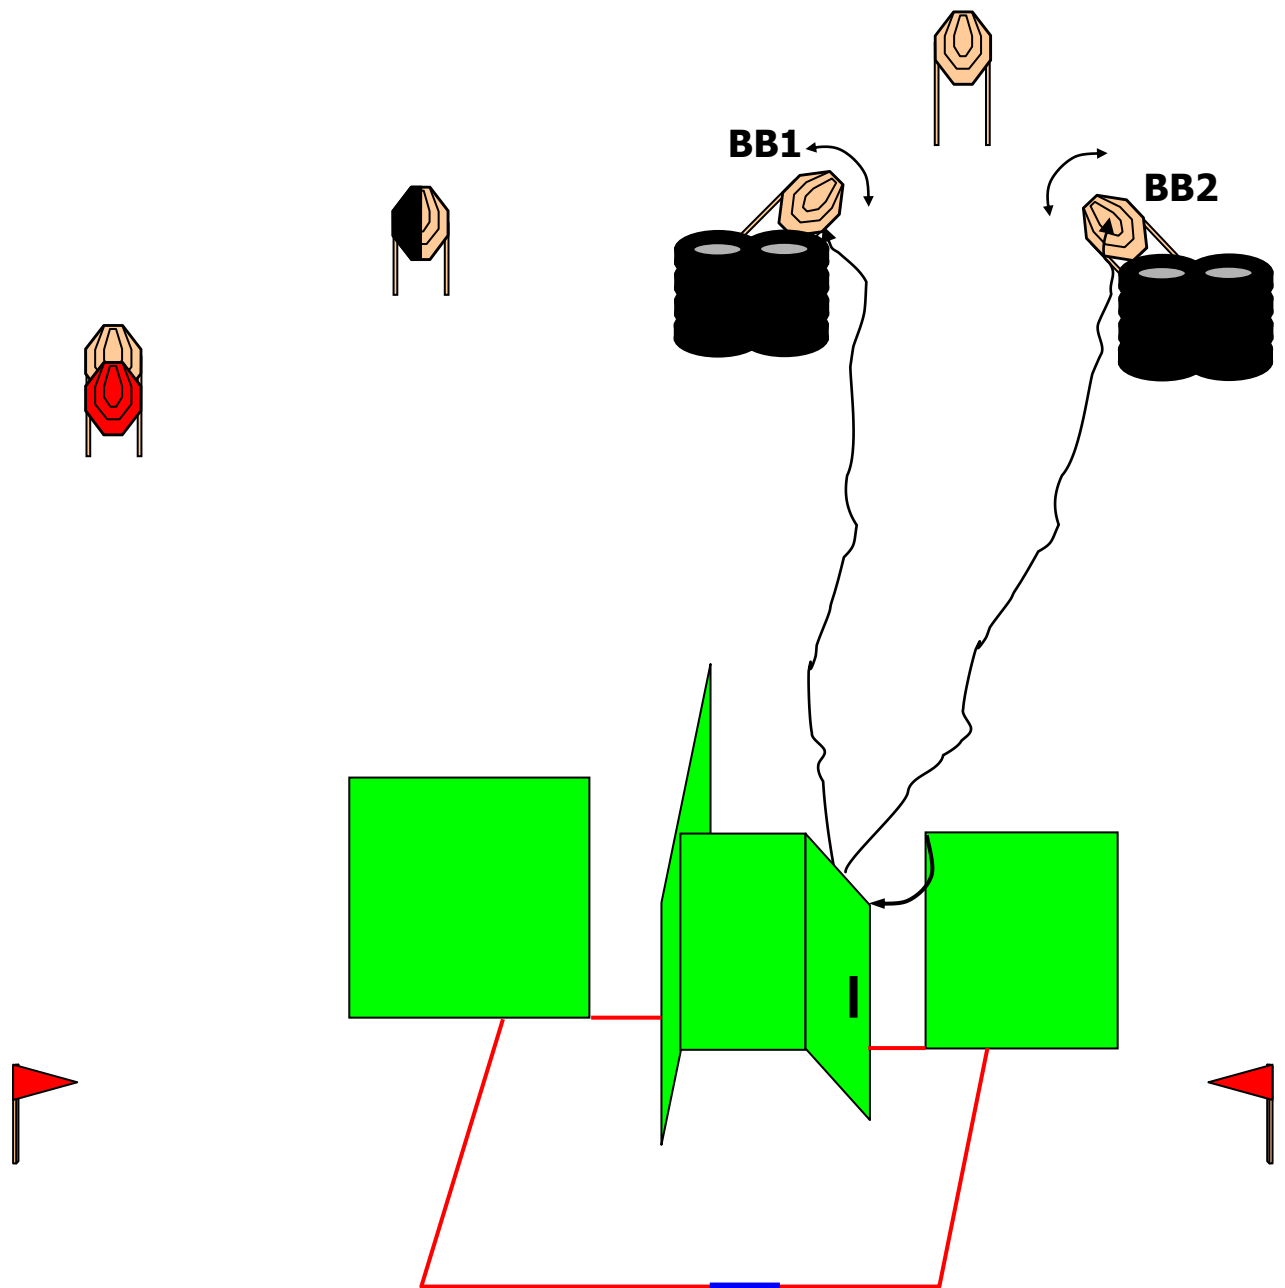

STAGE 12

STAGE 12

Course of Fire:	Short Course
Targets:	5 IPSC Paper, 1 Non-shoot
Minimum rounds:	10
Maximum points:	50
Distance:	10-25m
Scoring:	Best two hits on papers
Time starts:	On audible signal
Start position:	Standing at the sign facing downrange both heels touching the mark. Loaded rifle in hands stock touching at hip level chamber is empty. Opening the door activates BB1 and BB2.
Procedure:	Shoot all targets from the designated area