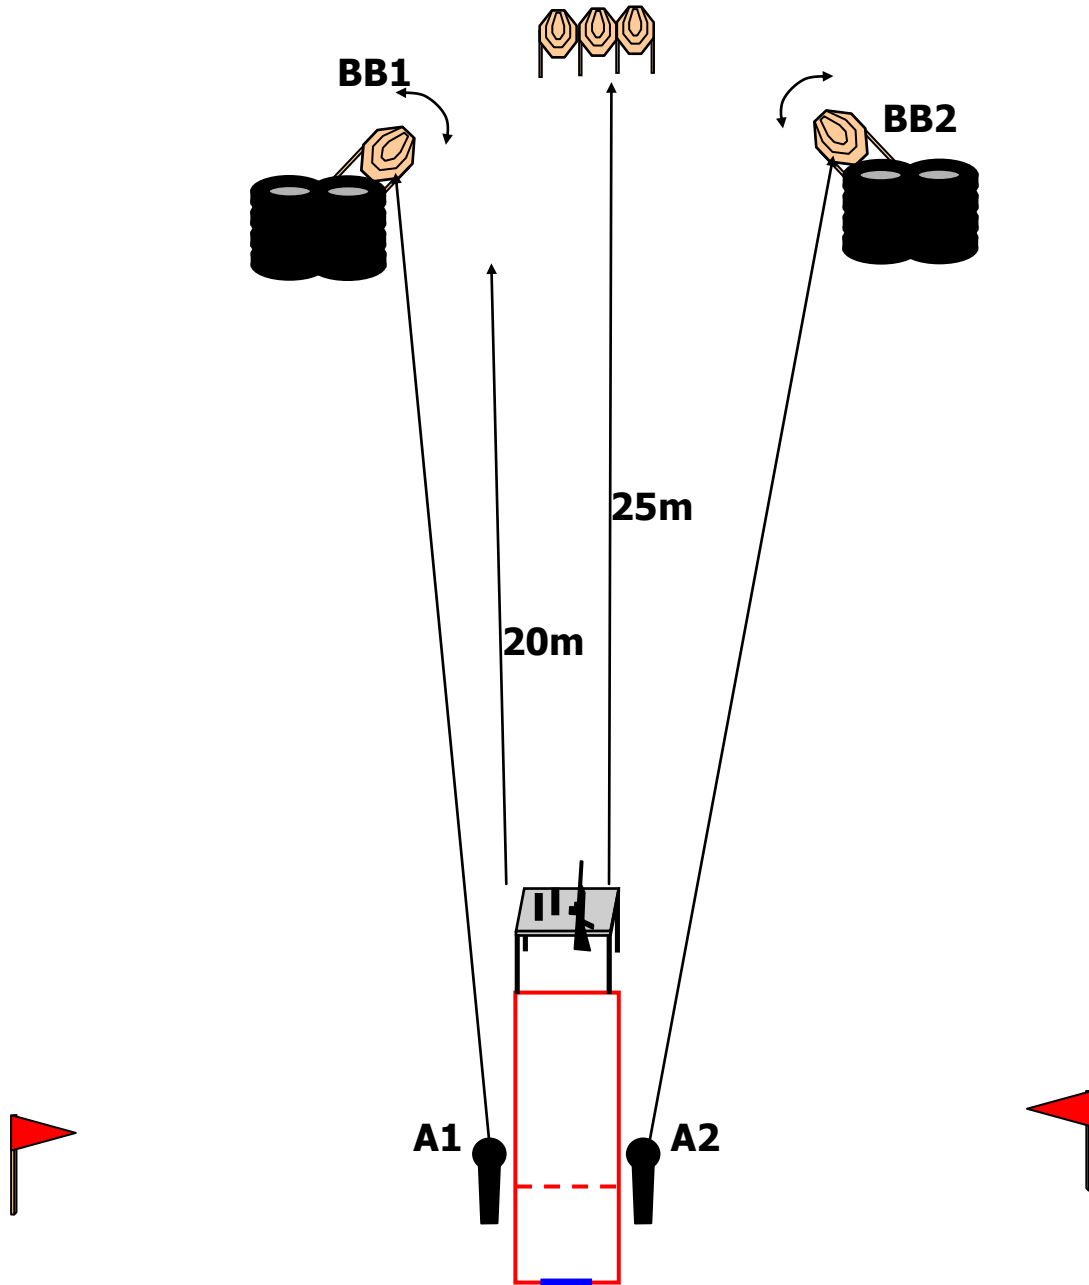

STAGE 15

STAGE 15

Course of Fire:	Short Course
Targets:	2 IPSC Paper, 3 MINI IPSC Paper
Minimum rounds:	10
Maximum points:	50
Distance:	20-25m
Scoring:	Best two hits on papers
Time starts:	On audible signal
Start position:	Standing at the sign facing downrange both heels touching the mark. Empty rifle on table muzzle pointing downrange. All magazines intended to be used are on the table.
Procedure:	Shoot all targets from the designated area. A1 activates BB1 and A2 activates BB2. A1 and a2 have to activate by hans or feet only!